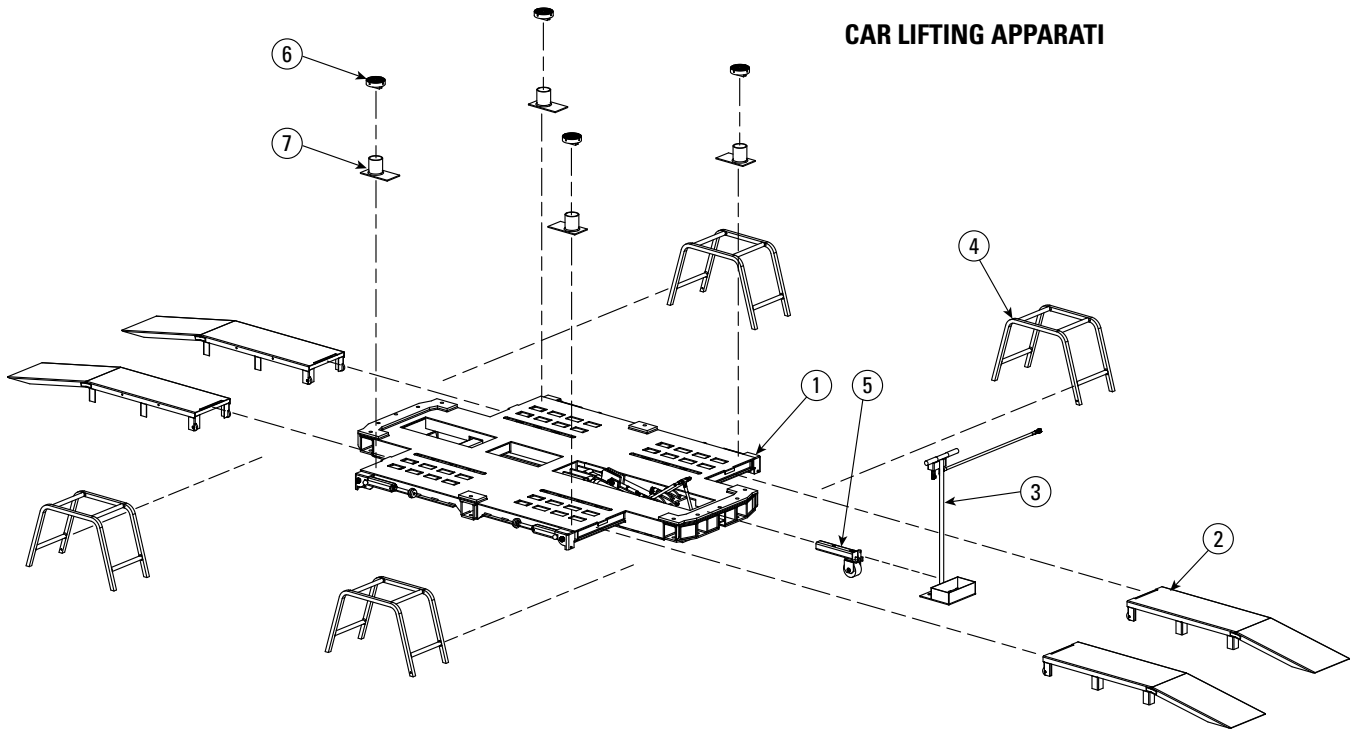

ATTACHMENTS

PARTS LIST		
ITEM	P/N	DESCRIPTION
1	556011	EZ LINER EXPRESS RACK
2	556105	EZ LINER EXPRESS TOWER DECAL
3	NP246	NAMEPLATE
4	NP253	NAMEPLATE
5	556300	UNICLAMP ANCHOR STAND, METRIC, SINGLE
6	556304	LIFT PUMP ASSEMBLY
7	NP1042	NAMEPLATE
8	556303	LANDING BOLT