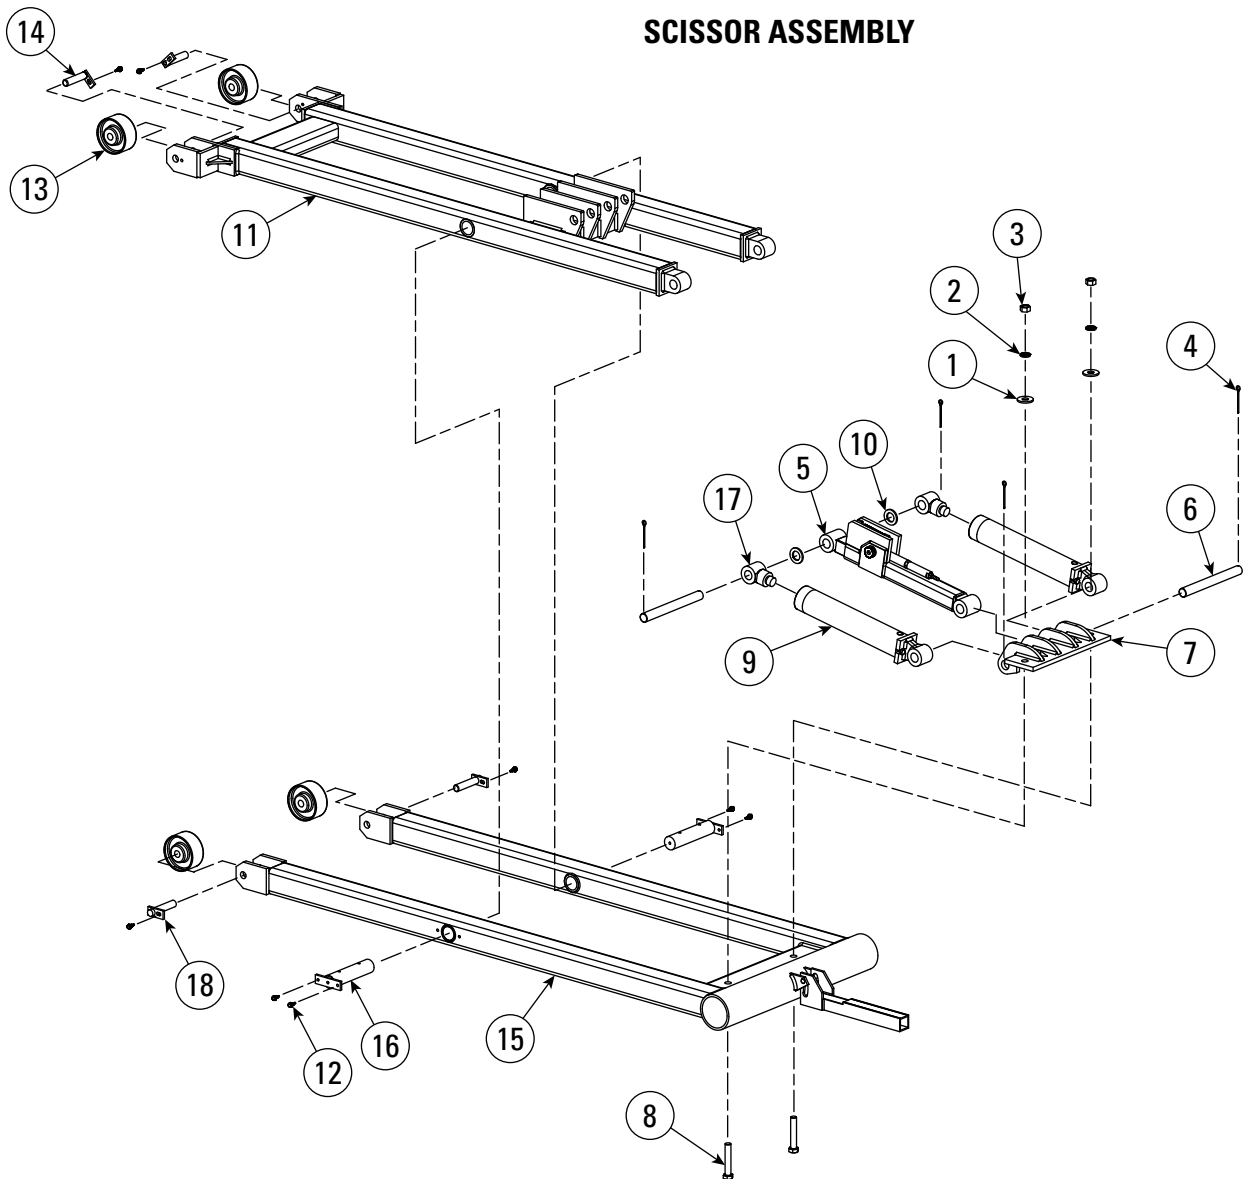

SCISSOR ASSEMBLY

PARTS LIST

ITEM	P/N	DESCRIPTION
1	41513	M16 FLAT WASHER
2	41514	M16 LOCK WASHER
3	41590	M16 X 2.0 HEX NUT PLTD.
4	556306	3mm X 60mm COTTER PIN
5	556330	SAFETY LATCH ASSEMBLY
6	556338	LIFT CYLINDER ROD
7	556340	LOWER CYLINDER MOUNT WELDMENT
8	556344	M16-2.0 X 90mm Lg HHCS DIN10.9, PLTD

9	556360	CYLINDER ASSEMBLY
10	556401	M26 WASHER
11	556410	INNER SCISSOR WELDMENT
12	556511	SCREW TEK4, 1/4-14 X 3/4" Z
13	556506	CAST IRON WHEEL 4" X 3/4" BORE
14	556516	WHEEL AXLE WELDMENT
15	556459	OUTER SCISSOR ARM WELDMENT
16	556458	SCISSOR PIVOT PIN WELDMENT
17	556457	TOWER CYLINDER END WELDMENT
18	556442	TRACK AXLE WELDMENT