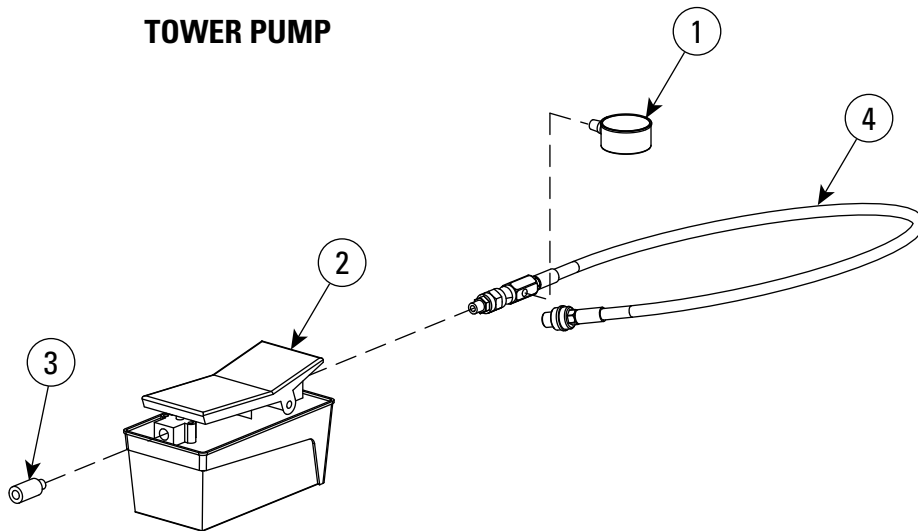

TOWER PUMP

PARTS LIST		
ITEM	P/N	DESCRIPTION
1	556177	TOWER PRESSURE GAUGE EZ LINER EXPRESS
2	556305	FOOT PUMP, HYD, AR
3	FC147-15	COUPLER
4	556107	TOWER HOSE ASSEMBLY