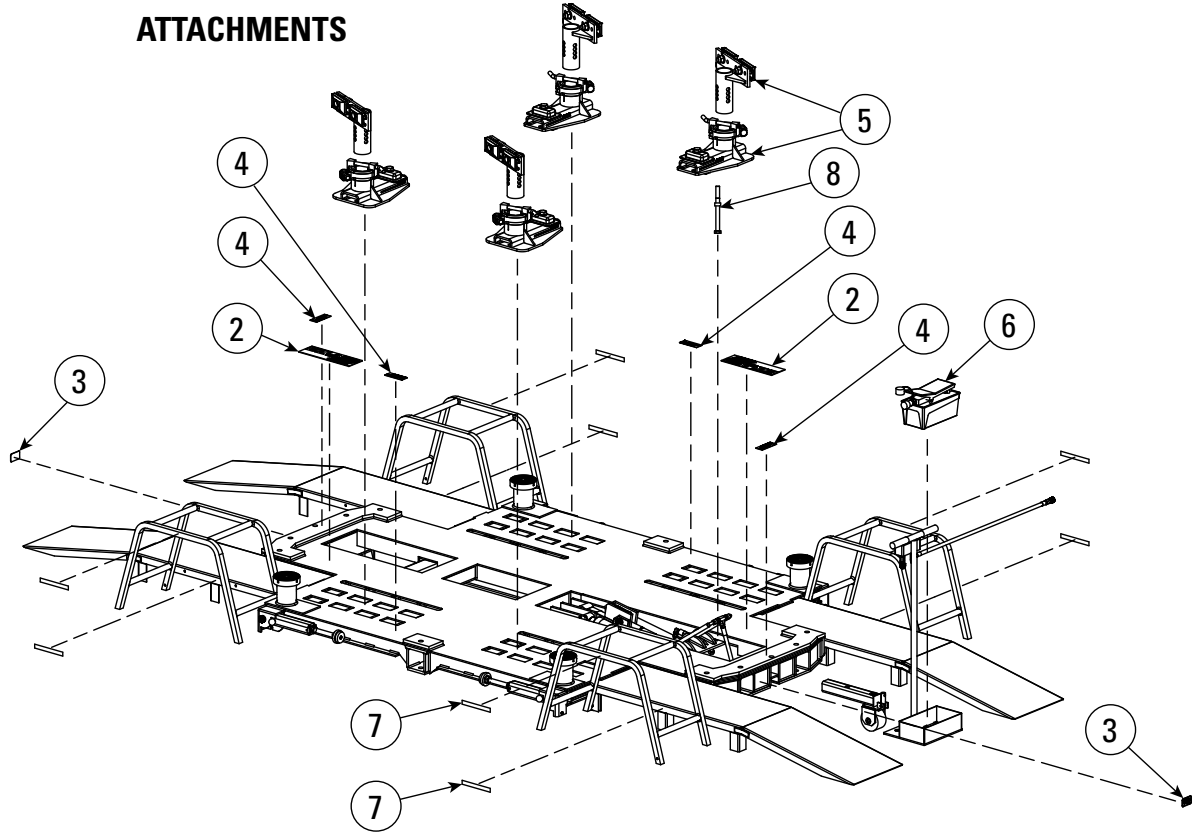

ATTACHMENTS

PARTS LIST		
ITEM	P/N	DESCRIPTION
1	556011	EZ LINER EXPRESS RACK
2	556105	EZ LINER EXPRESS TOWER DECAL
3	NP246	NAMEPLATE
4	NP253	NAMEPLATE
5	556300	UNICLAMP ANCHOR STAND, METRIC, SINGLE
6	556304	LIFT PUMP ASSEMBLY
7	NP1042	NAMEPLATE
8	556303	LANDING BOLT

CAR LIFTING APPARATI

PARTS LIST		
ITEM	P/N	DESCRIPTION
1	556012	EZ LINER EXPRESS LIFT
2	556260	EZ LINER EXPRESS RAMP
3	556310	PUMP HOLDER ASSEMBLY
4	556456	CAR STAND WELDMENT
5	556461	DOLLY WHEEL ASSEMBLY
6	556411	LIFTN' RAK PRO LIFT PAD
7	556407	LIFT PAD HOLDER