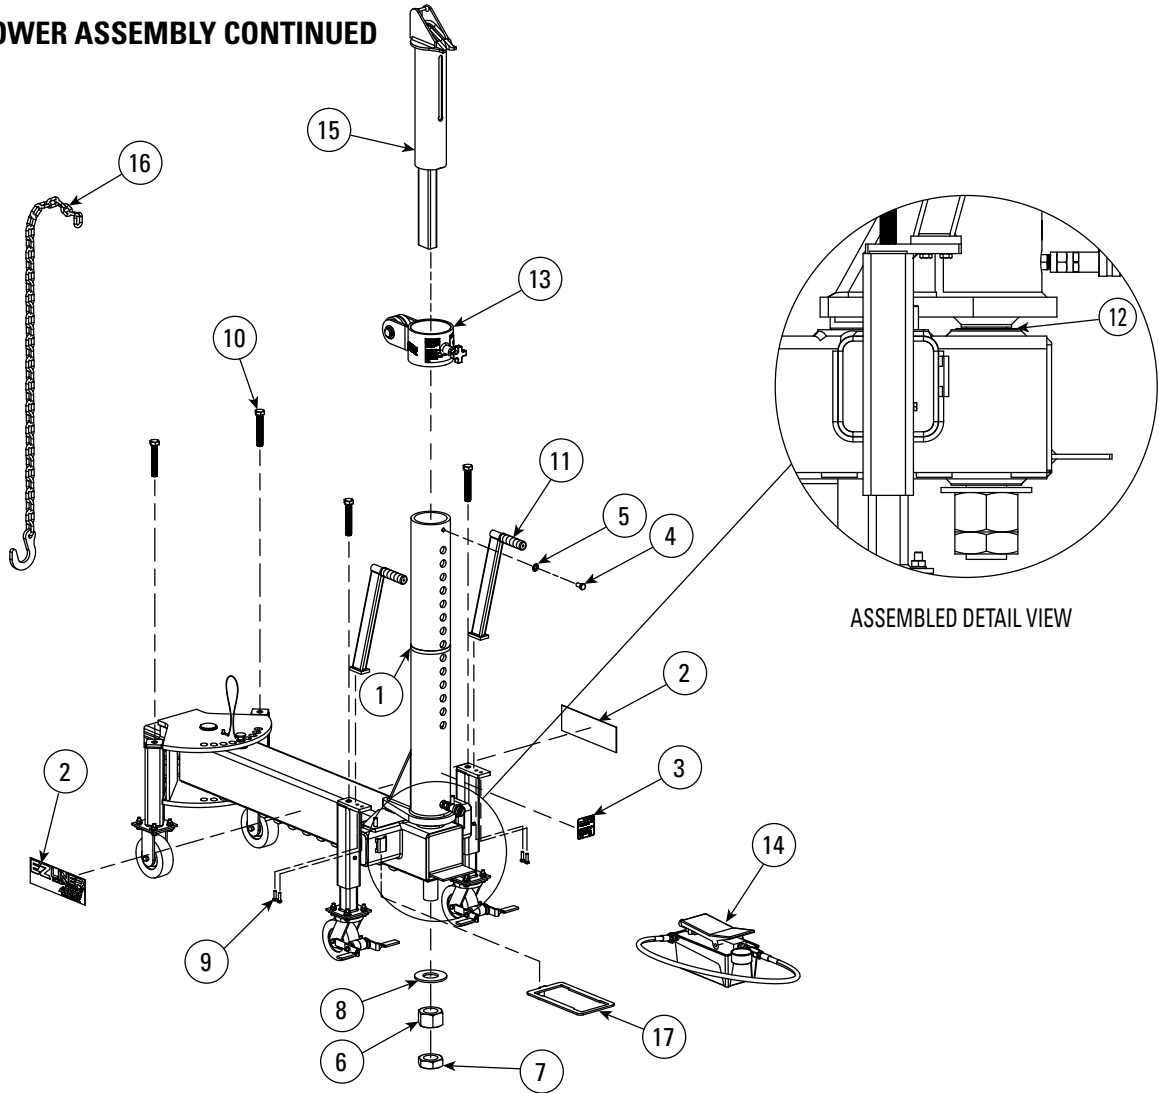

HYDRAULIC AND AIRLINES

PARTS LIST		
ITEM	P/N	DESCRIPTION
1	556364	FLOW CONTROL VALVE
2	556400	SCISSOR ASSEMBLY
3	556402	90 DEG ELBOW, -6 MJIC X 1/4" MNPT
4	556403	45 DEG ELBOW, -6 MJIC X 1/4" MNPT
5	602562	SWIVEL COUPLER 3/8" MNPT X -6 JIC
6	556518	STRAIGHT
7	556517	HYD HOSE 3/8 NPT 1/4" ID HI-PR 120"
8	556514	HYD. QUICK DISCONNECT, 3/8 NPT F, HI-PR
9	556452	INNER SCISSOR PIVOT SHAFT WELDMENT
10	556448	AIR CYLINDER HOSE ASSEMBLY
11	556416	HYDRAULIC HOSE
12	556414	1/4" X 2" Lg COTTER PIN
13	556404	3/8" FNPT TEE

SCISSOR ASSEMBLY

PARTS LIST

ITEM	P/N	DESCRIPTION
1	41513	M16 FLAT WASHER
2	41514	M16 LOCK WASHER
3	41590	M16 X 2.0 HEX NUT PLTD.
4	556306	3mm X 60mm COTTER PIN
5	556330	SAFETY LATCH ASSEMBLY
6	556338	LIFT CYLINDER ROD
7	556340	LOWER CYLINDER MOUNT WELDMENT
8	556344	M16-2.0 X 90mm Lg HHCS DIN10.9, PLTD

9	556360	CYLINDER ASSEMBLY
10	556401	M26 WASHER
11	556410	INNER SCISSOR WELDMENT
12	556511	SCREW TEK4, 1/4-14 X 3/4" Z
13	556506	CAST IRON WHEEL 4" X 3/4" BORE
14	556516	WHEEL AXLE WELDMENT
15	556459	OUTER SCISSOR ARM WELDMENT
16	556458	SCISSOR PIVOT PIN WELDMENT
17	556457	TOWER CYLINDER END WELDMENT
18	556442	TRACK AXLE WELDMENT

TOWER ASSEMBLY CONTINUED

PARTS LIST		
ITEM	P/N	DESCRIPTION
1	450237	TAPE, 1/2" RED LENGTH =17.5"
2	556105	EZ LINER EXPRESS TOWER DECAL
3	693337	LABEL, WARNING, DO NOT POSITION YOURSELF
4	010624	1/2"-13NC X 1" Lg HHCS, GRD8
5	019095	WASHER, 1/2" ASTM F436
6	40750	2"-4.5NC HEAVY HEX NUT
7	40751	2"-4.5NC HEX JAM NUT
8	41110	2" FLAT WASHER, TYPE B PLTD