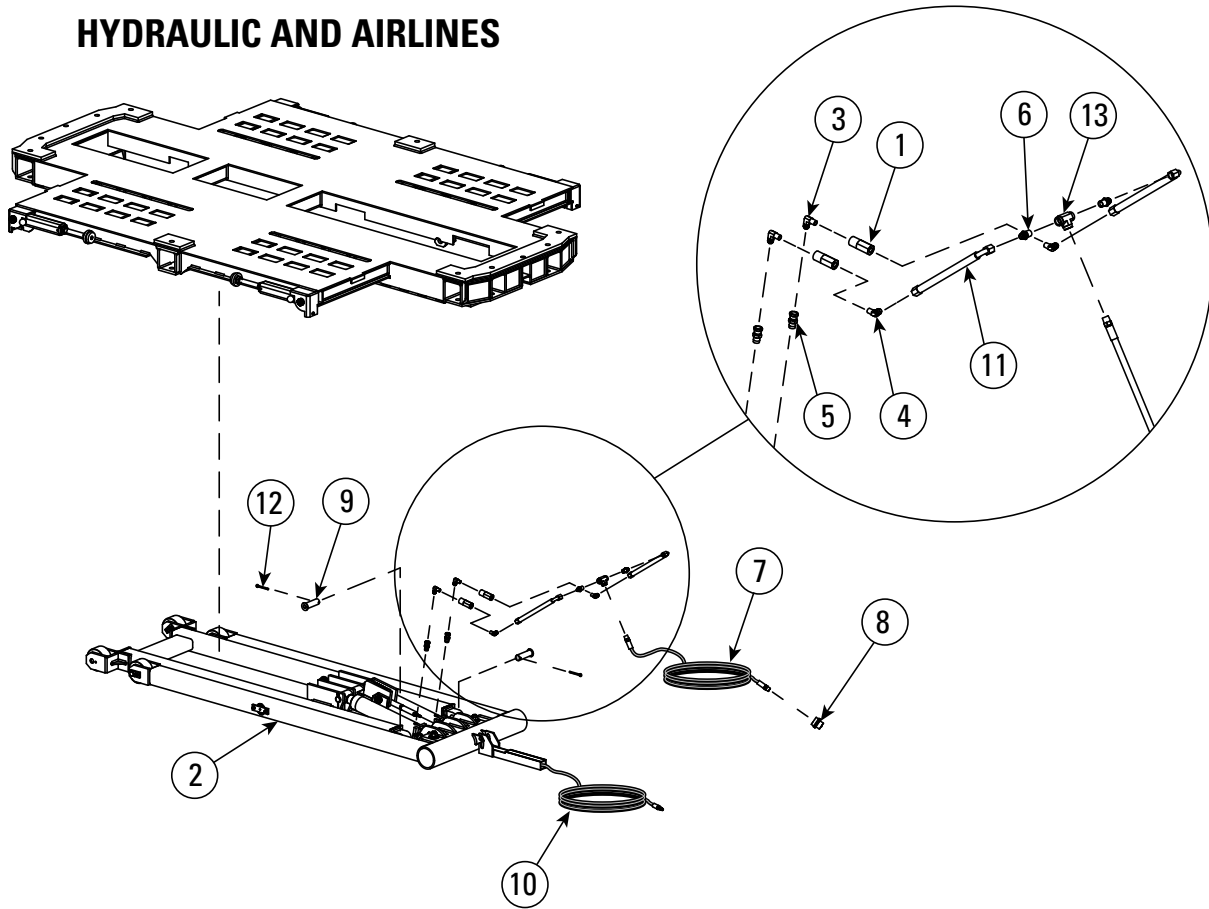

ATTACHMENTS

PARTS LIST		
ITEM	P/N	DESCRIPTION
1	556011	EZ LINER EXPRESS RACK
2	556105	EZ LINER EXPRESS TOWER DECAL
3	NP246	NAMEPLATE
4	NP253	NAMEPLATE
5	556300	UNICLAMP ANCHOR STAND, METRIC, SINGLE
6	556304	LIFT PUMP ASSEMBLY
7	NP1042	NAMEPLATE
8	556303	LANDING BOLT

CAR LIFTING APPARATI

PARTS LIST		
ITEM	P/N	DESCRIPTION
1	556012	EZ LINER EXPRESS LIFT
2	556260	EZ LINER EXPRESS RAMP
3	556310	PUMP HOLDER ASSEMBLY
4	556456	CAR STAND WELDMENT
5	556461	DOLLY WHEEL ASSEMBLY
6	556411	LIFTN' RAK PRO LIFT PAD
7	556407	LIFT PAD HOLDER

STABILIZATION LEG ASSEMBLY

PARTS LIST		
ITEM	P/N	DESCRIPTION
1	41622	M6 X 1.0 X 12mm Lg. HHCS, PLTD. GR. 8.8
2	556200	EZ LINER EXPRESS DECK WELD
3	556244	20mm X 60mm X M16 SHOULDER BOLT DIN12.9
4	556320	LEG ASSEMBLY

HYDRAULIC AND AIRLINES

PARTS LIST		
ITEM	P/N	DESCRIPTION
1	556364	FLOW CONTROL VALVE
2	556400	SCISSOR ASSEMBLY
3	556402	90 DEG ELBOW, -6 MJIC X 1/4" MNPT
4	556403	45 DEG ELBOW, -6 MJIC X 1/4" MNPT
5	602562	SWIVEL COUPLER 3/8" MNPT X -6 JIC
6	556518	STRAIGHT
7	556517	HYD HOSE 3/8 NPT 1/4" ID HI-PR 120"
8	556514	HYD. QUICK DISCONNECT, 3/8 NPT F, HI-PR
9	556452	INNER SCISSOR PIVOT SHAFT WELDMENT
10	556448	AIR CYLINDER HOSE ASSEMBLY
11	556416	HYDRAULIC HOSE
12	556414	1/4" X 2" Lg COTTER PIN
13	556404	3/8" FNPT TEE