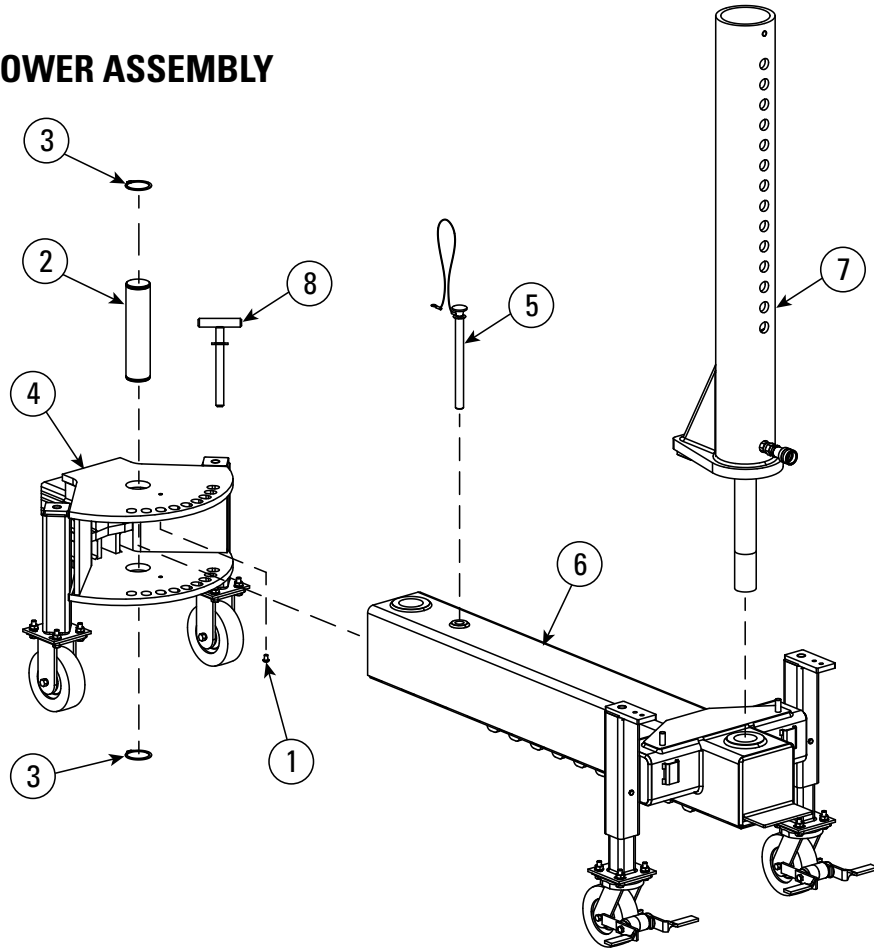

TOWER ASSEMBLY

PARTS LIST		
ITEM	P/N	DESCRIPTION
1	40225	5/16" X 1/2" Lg. HEX SOC BHCS, GRD5
2	556101	PIVOT PIN
3	556102	2-1/4" RETAINING RING
4	556120	INSERT ASSEMBLY
5	556190	POSITION PIN ASSEMBLY
6	556420	TOWER ARM ASSEMBLY
7	556430	TOWER MAST FINAL ASSEMBLY
8	556270	TOWER/MAIN FRAME PIN