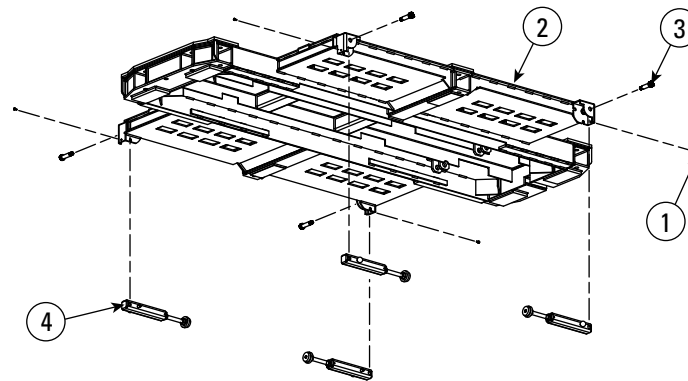

STABILIZATION LEG ASSEMBLY

PARTS LIST		
ITEM	P/N	DESCRIPTION
1	41622	M6 X 1.0 X 12mm Lg. HHCS, PLTD. GR. 8.8
2	556200	EZ LINER EXPRESS DECK WELD
3	556244	20mm X 60mm X M16 SHOULDER BOLT DIN12.9
4	556320	LEG ASSEMBLY