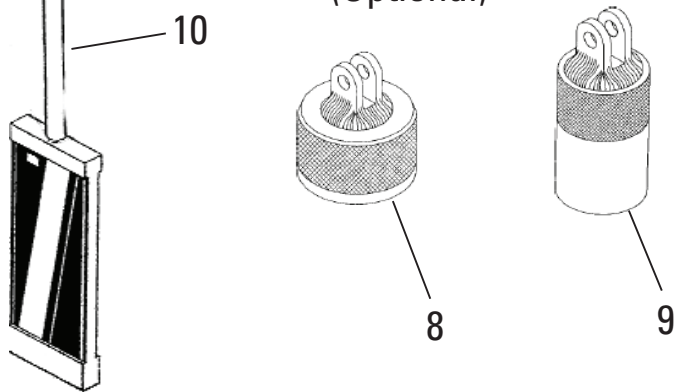

Truck Attachment Package (Optional)

Lower Ball Joint Targets - #41 & #42 (Optional)