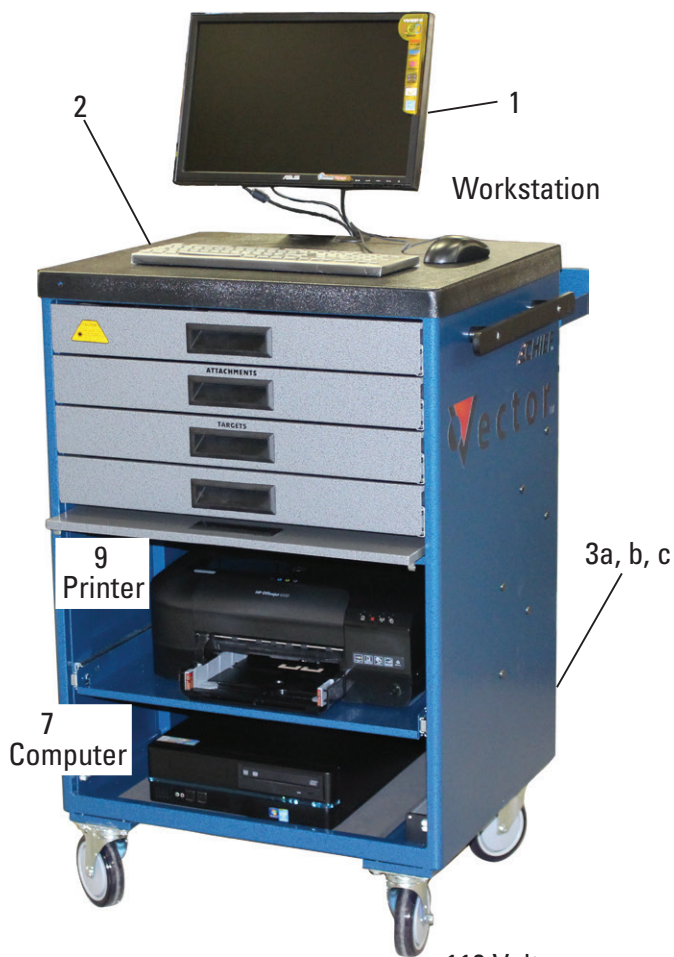

VECTOR MEASURING SYSTEM

PARTS MANUAL

For: Spanish See DVD sent with unit.
French
German
etc.

PARTS ORDERING INFORMATION

If it becomes necessary to order replacement parts or accessories for your Vector Measuring System, or contact a service representative, call the Chief Automotive Technologies 24-hour toll-free telephone number (800-445-9262). If located outside the United States, contact an authorized Chief Automotive Technologies representative.

REF	PART. NO	DESCRIPTION
1	**	Monitor
2	**	Keyboard, enhanced
3a	788003	Workstation, 110 volt
3b	788004	Workstation, CE
3c	788385	Workstation, CSA
4	790292	Decal, Laser Radiation
*	790305	Decal, Avoid Exposure!
5	797725	Filter Assembly
6	794024	Breaker, 15 amp (110 volt system)
7	**	Computer
8	794022	Breaker, 5 amp
9	**	Printer
10a	720100	Scanner, 110 volt
10b	720100CE	Scanner, 220 volt, CE
10c	720100	Scanner, CSA
11a	788032	Scanner Cable (110 volt system)
11b	788007	Body Scanner Cable (220 volt system)
12	788588	Power Supply Cable (universal)
13	788289	Nylon Hinges (pair)
*	788581	Wireless USB Adapter

NOTE: Decals available in some foreign languages. Order by description.

Body Scanner

Scanner Tray

REF	PART NO.	DESCRIPTION
	788078	Tray, Scanner (complete)
1	788076	Tray, Scanner
2	795624	Trim, 1/16" wide, raw, R100 B3 x 1/16