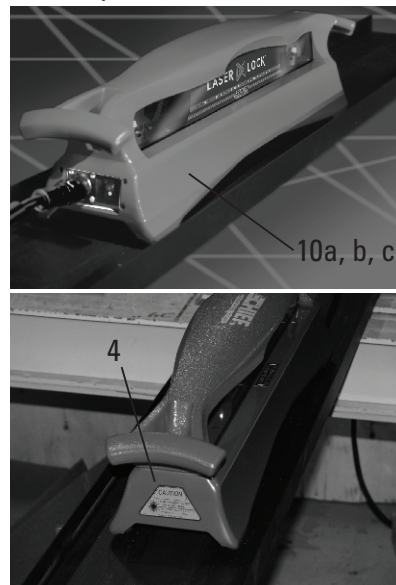

NOTE: Decals available in some foreign languages. Order by description.

Body Scanner

Scanner Tray

REF	PART NO.	DESCRIPTION
	788078	Tray, Scanner (complete)
1	788076	Tray, Scanner
2	795624	Trim, 1/16" wide, raw, R100 B3 x 1/16

Target Base

REF	PART NO.	DESCRIPTION
	799060	Target Base (complete)
1	621835	Thumb Screw, Padded, 1/4-20NC x 1/2
2	632227	Screw, 6-32 x 1/2, SHCS
3	635612	Base
4	790209	Point, 25mm
5	790217	Extension, Inner, 6mm x 50mm
6	790225	Extension, Center, 13mm x 50mm
7	790233	Cylinder, Outer, 25mm x 45mm
8	796221	Set Screw, Hex Socket