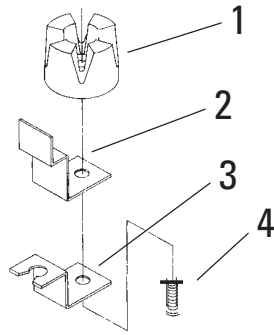

Magnetic Attachment (Optional)

Target Extension Rod Assembly Package (Optional)