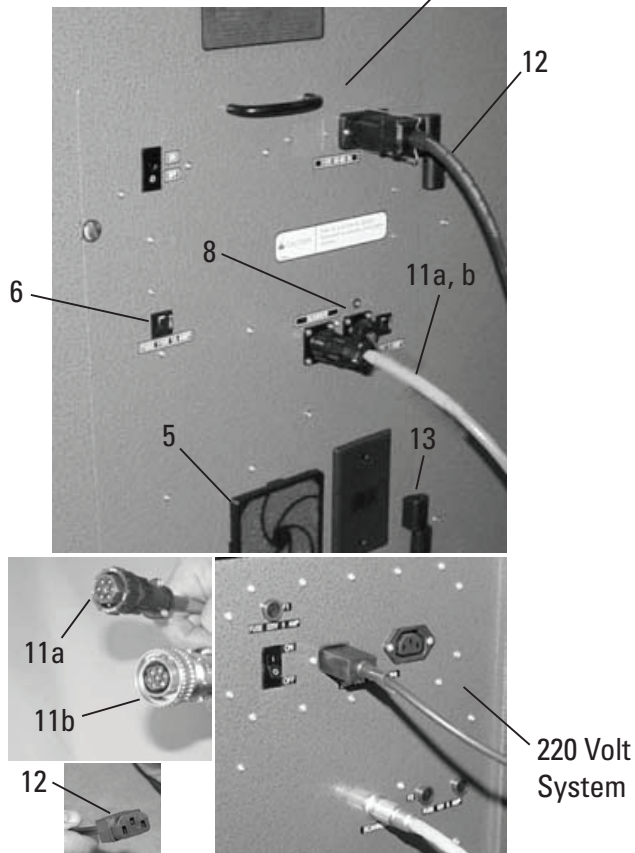

REF	PART. NO	DESCRIPTION
1	**	Monitor
2	**	Keyboard, enhanced
3a	788003	Workstation, 110 volt
3b	788004	Workstation, CE
3c	788385	Workstation, CSA
4	790292	Decal, Laser Radiation
*	790305	Decal, Avoid Exposure!
5	797725	Filter Assembly
6	794024	Breaker, 15 amp (110 volt system)
7	**	Computer
8	794022	Breaker, 5 amp
9	**	Printer
10a	720100	Scanner, 110 volt
10b	720100CE	Scanner, 220 volt, CE
10c	720100	Scanner, CSA
11a	788032	Scanner Cable (110 volt system)
11b	788007	Body Scanner Cable (220 volt system)
12	788588	Power Supply Cable (universal)
13	788289	Nylon Hinges (pair)
*	788581	Wireless USB Adapter

Workstation (Back Panel) 110 Volt System