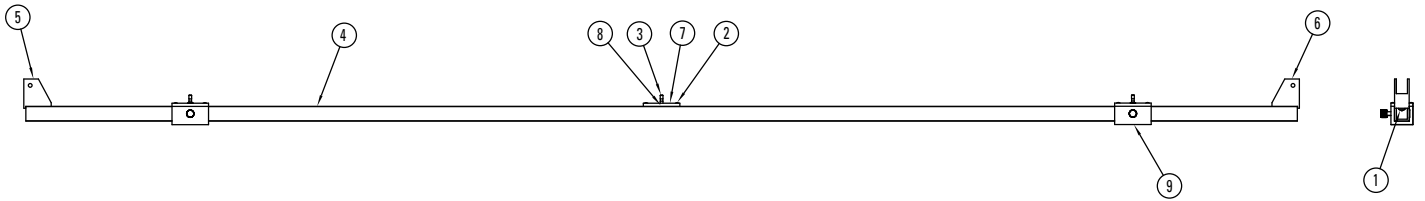

* Not shown

799014 Upper Bar Assembly Upper Body Bar

ITEM	QTY	PART NO.	DESCRIPTION
1	4	011052	SCREW, 1/4-20 X 5/8, BHCS, BLACK
2	2	799004	UPPER UBB CORNER BRACKET
3	1	799561	POINTER HOLDER ASSEMBLY #43
4	1	799625	BAR-TAPE ASSEMBLY UPPER BODY BAR
5	1	799641	POINTER HOLDER ASSEMBLY #44

799481 Lower Bar Assembly Upper Body Bar

ITEM	QTY	PART NO.	DESCRIPTION
1	4	011052	SCREW, 1/4-20 X 5/8, BHCS, BLACK
2	2	790679	POP RIVET, 1/8"
3	1	790866	
4	1	790890	BAR, LOWER, UPPER BODY BAR
5	1	790920	BRACKET, LOWER CORNER RIGHT, UPPER BODY BAR
6	1	790922	BRACKET, LOWER CORNER RIGHT, UPPER BODY BAR
7	1	792714	
8	1	796053	SET SCREW, 4-48 X 1/2 LG BLACK
9	2	799553	