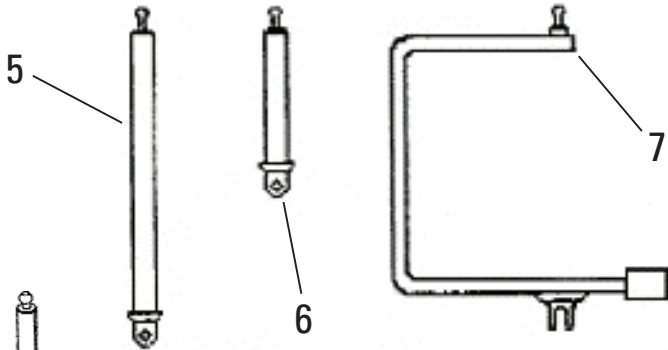

Magnetic Attachment (Optional)

Target Extension Rod Assembly Package (Optional)

Truck Attachment Package (Optional)

Lower Ball Joint Targets - #41 & #42 (Optional)

REF	PART NO.	DESCRIPTION
		Magnetic Attachment (Optional)
1	629010	Magnet
2	790102	Holder, Magnetic Attachment
3	790110	Guide, Magnetic Attachment
4	790678	Pop Rivet, 1/4", Multi-Grip, AD-828
	798440	Target Extension Rod Assembly Pkg. (Optional)
5	Target	Ext. Rod Ass'y, 256mm, red
6	Target	Ext. Rod Ass'y, 156mm, blue
7	4C	Extension, C - Shape
	799535	Truck Attachment Pkg. — Drawer 4 (Optional)
8		Magnetic Bolt Attachment, 10mm
		Magnetic Bolt Attachment, 13mm
		Magnetic Bolt Attachment, 14mm
		Magnetic Bolt Attachment, 15mm
		Magnetic Bolt Attachment, 16mm
		Magnetic Bolt Attachment, 17mm
		Magnetic Bolt Attachment, 18mm
		Magnetic Bolt Attachment, 19mm
		Magnetic Bolt Attachment, 21mm
		Magnetic Bolt Attachment, 24mm
9		Threaded Bolt Attachment, 13mm
		Threaded Bolt Attachment, 14mm
		Threaded Bolt Attachment, 15mm
		Threaded Bolt Attachment, 18mm
		Threaded Bolt Attachment, 21mm
		Threaded Bolt Attachment, 24mm
10		Target Assembly, No. 37
		Target Assembly, No. 38
		Target Assembly, No. 39
		Target Assembly, No. 40
*		Pad, Truck Attachment Package
*		Foam Pad, 1" x 17" x 21"
		Lower Ball Joint Targets - #41 & 42 (Optional)
	798921	Target Ass'y, 20-95mm, #41, complete
11	790401	Pendant, 20mm
12	796221	Stud (Set Screw), 8-32NC x .75 Large
13	798403	Sub Assembly, Target
	798930	Target Ass'y, 20-95mm, #42, complete
11	790401	Pendant, 20mm
12	796221	Stud (Set Screw), 8-32NC x .75 Large
13	798411	Sub Assembly, Target

* Not shown