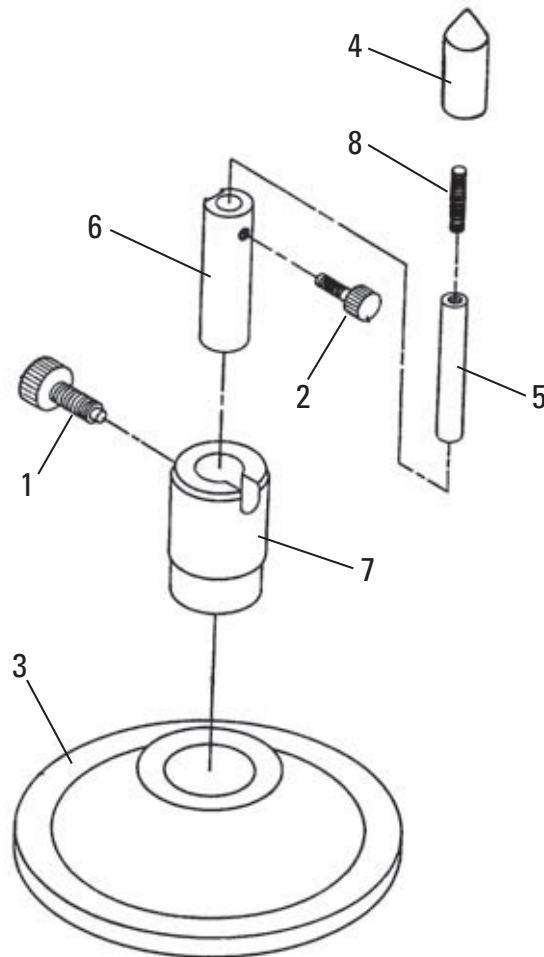

NOTE: Decals available in some foreign languages. Order by description.

Body Scanner

Scanner Tray

REF	PART NO.	DESCRIPTION
	788078	Tray, Scanner (complete)
1	788076	Tray, Scanner
2	795624	Trim, 1/16" wide, raw, R100 B3 x 1/16

Target Base

REF	PART NO.	DESCRIPTION
	799060	Target Base (complete)
1	621835	Thumb Screw, Padded, 1/4-20NC x 1/2
2	632227	Screw, 6-32 x 1/2, SHCS
3	635612	Base
4	790209	Point, 25mm
5	790217	Extension, Inner, 6mm x 50mm
6	790225	Extension, Center, 13mm x 50mm
7	790233	Cylinder, Outer, 25mm x 45mm
8	796221	Set Screw, Hex Socket