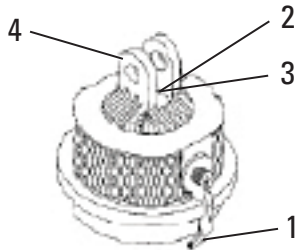

Hole Attachment - Metal

Extruded Hole Attachment - Metal

Side Hole Clip - Metal

Extended Side Hole Clip - Metal

PART NO.	DESCRIPTION
	Hole Attachment
798980	Attachment, Hole, 9 - 25mm
798999	Attachment, Hole, 20 - 45mm
	Extruded Hole Attachment
799019	Attachment, Extruded Hole, 9 - 25mm
799027	Attachment, Extruded Hole, 20 - 45mm
	Side Hole Clip
790188	Clip, Side Hole, 23mm
790196	Clip, Side Hole, 35mm
	Side Hole Clip, Extended
790330	Clip, Side Hole, Extended, 23 x 50mm
790372	Clip, Side Hole, Extended, 35 x 50mm

Bottom Hole Clip

Aluminum Snap-in

Nylon Bolt Clip

REF	PART NO.	DESCRIPTION
		Bottom Hole Clip
	792271	Clip, Bottom Hole, 5-10mm
		Aluminum Snap-In Attachment
	780030	Attachment, Snap-In, 10mm
	780031	Attachment, Snap-In, 11mm
	780032	Attachment, Snap-In, 12mm
	780033	Attachment, Snap-In, 13mm
	780034	Attachment, Snap-In, 14mm
	780035	Attachment, Snap-In, 15mm
	780036	Attachment, Snap-In, 16mm
	780037	Attachment, Snap-In, 17mm
	780038	Attachment, Snap-In, 18mm
	780039	Attachment, Snap-In, 19mm
	780040	Attachment, Snap-In, 20mm
	780042	Attachment, Snap-In, 22mm
	780044	Attachment, Snap-In, 24mm
	780045	Attachment, Snap-In, 25mm
	780046	Attachment, Snap-In, 26mm
	780048	Attachment, Snap-In, 28mm
	780050	Attachment, Snap-In, 30mm
	780052	Attachment, Snap-In, 32mm
1	780000	Spring, Hole Plug
2	780001	Shoulder Screw, .18 x .313 Long
3	780026	Set Screw, 2-56 x 3/8 Long
4	790277	Ball Socket, Target
		Nylon Bolt Clip
	780057	Bolt Clip, Nylon, 10-20mm
	780058	Bolt Clip, Nylon, 15-25mm
	780059	Bolt Clip, Nylon, 25-35mm
1	790277	Ball Socket, Target
2	780001	Shoulder Screw, .18 x .313 Long
3	780028	Cap Screw, 2-56 x 3/16 Lg., Button Hd.