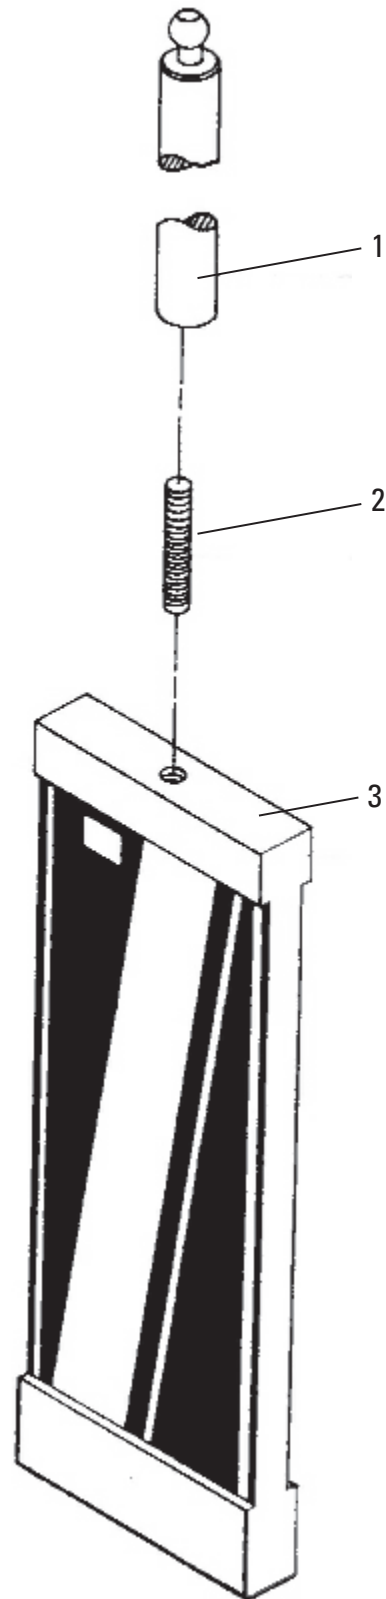

Target Assemblies

Target No. 1-2, 7-36