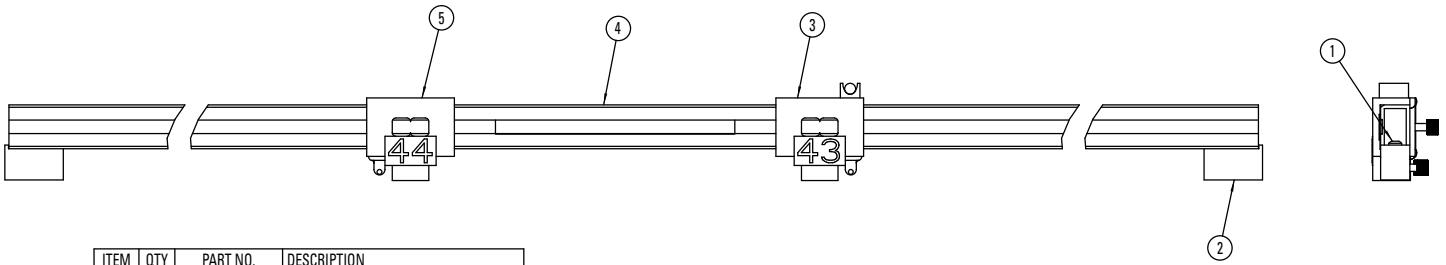

799014 Upper Bar Assembly Upper Body Bar

ITEM	QTY	PART NO.	DESCRIPTION
1	4	011052	SCREW, 1/4-20 X 5/8, BHCS, BLACK
2	2	799004	UPPER UBB CORNER BRACKET
3	1	799561	POINTER HOLDER ASSEMBLY #43
4	1	799625	BAR-TAPE ASSEMBLY UPPER BODY BAR
5	1	799641	POINTER HOLDER ASSEMBLY #44