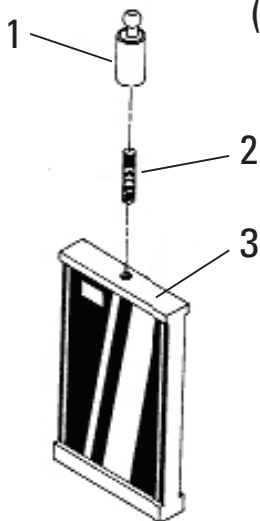

Magnetic Attachment (Optional)

Target Extension Rod Assembly Package (Optional)

Truck Attachment Package (Optional)

Lower Ball Joint Targets - #41 & #42 (Optional)

REF	PART NO.	DESCRIPTION
		Magnetic Attachment (Optional)
1	629010	Magnet
2	790102	Holder, Magnetic Attachment
3	790110	Guide, Magnetic Attachment
4	790678	Pop Rivet, 1/4", Multi-Grip, AD-828
	798440	Target Extension Rod Assembly Pkg. (Optional)
5	Target	Ext. Rod Ass'y, 256mm, red
6	Target	Ext. Rod Ass'y, 156mm, blue
7	4C	Extension, C - Shape
	799535	Truck Attachment Pkg. — Drawer 4 (Optional)
8		Magnetic Bolt Attachment, 10mm
		Magnetic Bolt Attachment, 13mm
		Magnetic Bolt Attachment, 14mm
		Magnetic Bolt Attachment, 15mm
		Magnetic Bolt Attachment, 16mm
		Magnetic Bolt Attachment, 17mm
		Magnetic Bolt Attachment, 18mm
		Magnetic Bolt Attachment, 19mm
		Magnetic Bolt Attachment, 21mm
		Magnetic Bolt Attachment, 24mm
9		Threaded Bolt Attachment, 13mm
		Threaded Bolt Attachment, 14mm
		Threaded Bolt Attachment, 15mm
		Threaded Bolt Attachment, 18mm
		Threaded Bolt Attachment, 21mm
		Threaded Bolt Attachment, 24mm
10		Target Assembly, No. 37
		Target Assembly, No. 38
		Target Assembly, No. 39
		Target Assembly, No. 40
*		Pad, Truck Attachment Package
*		Foam Pad, 1" x 17" x 21"
		Lower Ball Joint Targets - #41 & 42 (Optional)
	798921	Target Ass'y, 20-95mm, #41, complete
11	790401	Pendant, 20mm
12	796221	Stud (Set Screw), 8-32NC x .75 Large
13	798403	Sub Assembly, Target
	798930	Target Ass'y, 20-95mm, #42, complete
11	790401	Pendant, 20mm
12	796221	Stud (Set Screw), 8-32NC x .75 Large
13	798411	Sub Assembly, Target